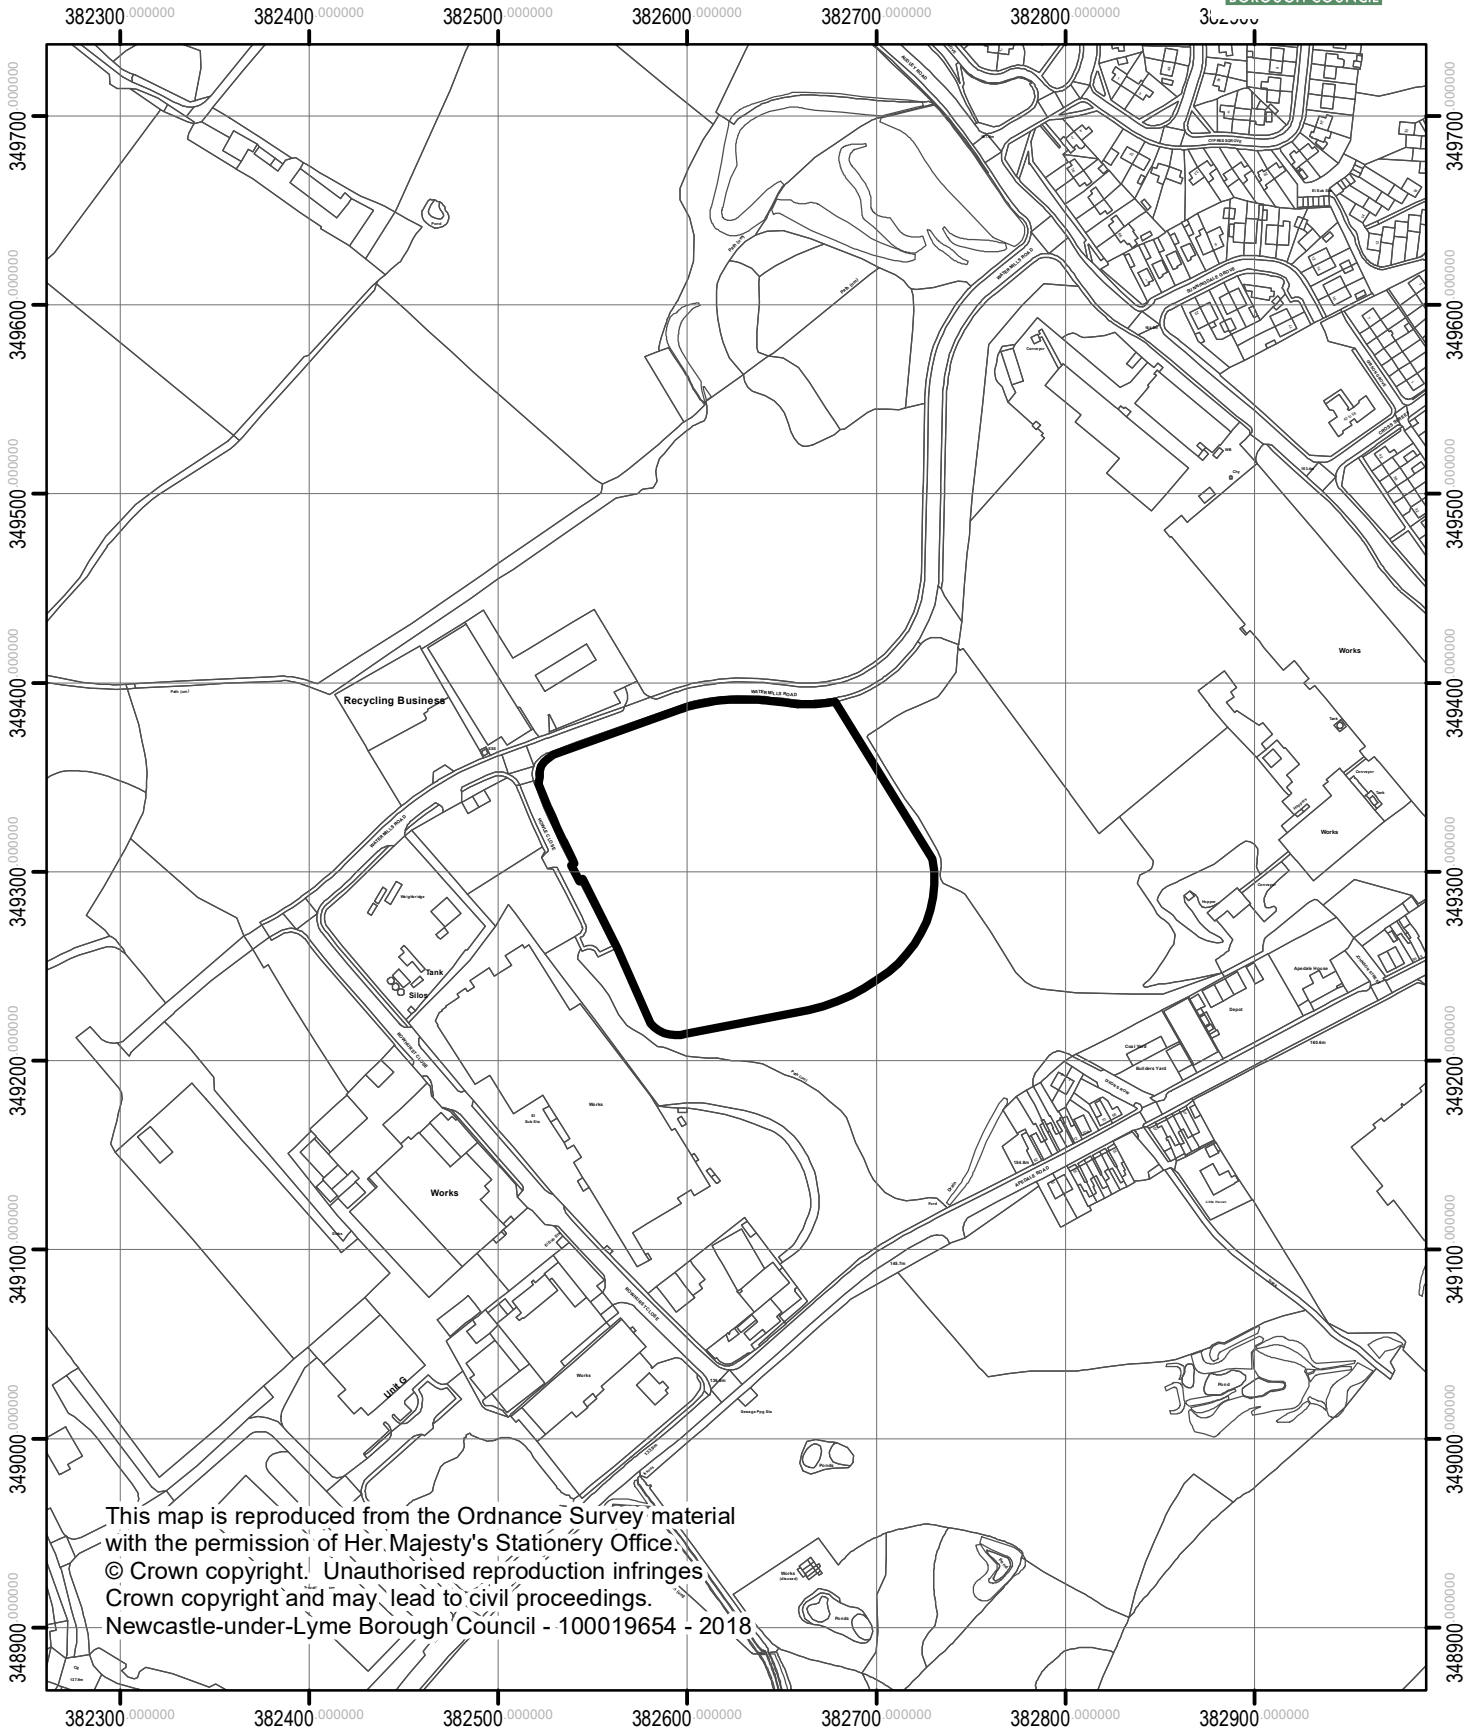

Jumbo Skips Limited, Plot D Howle Close,
Newcastle-under-Lyme

This map is reproduced from the Ordnance Survey material with the permission of Her Majesty's Stationery Office. © Crown copyright. Unauthorised reproduction infringes Crown copyright and may lead to civil proceedings. Newcastle-under-Lyme Borough Council - 100019654 - 2018